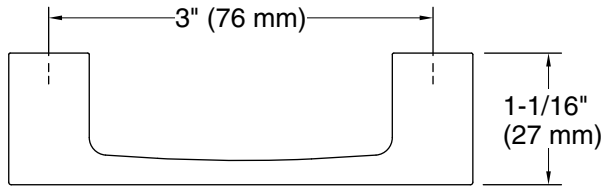

## Technical Information

All product dimensions are nominal.

Installation Type: Cabinet mount

Material: Zinc